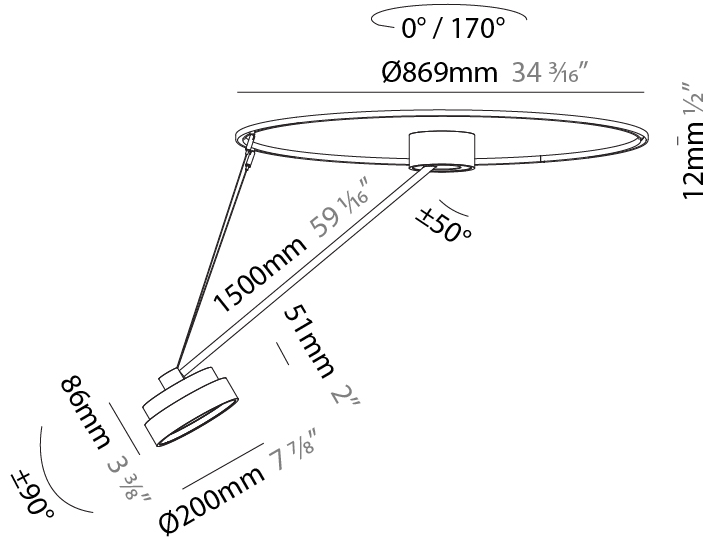

GENERAL

Series: Sign Diva Dancer
Subseries: Sign Diva Dancer Korona
Brand: Prolicht
Division: Architectural
Mounting Type: Suspension
Mounting Location: Ceiling
Subcategory: Pendant

PHYSICAL

Shape: Round
Diameter (mm): 200
Diameter (in): 7 7/8
Height (mm): 1620
Height (in): 63 3/4
Light Distribution: Adjustable / Direct
Weight (kg): 3.3
Weight (lbs): 7.26
Diffuser: PMMA - Opal / Micro-Prism / Sparkling Secret / Vintage Industrial
Fixture Finish: SSR / BKV / CWI / CRY / HAB / UFT / ITA / RUA / FTG / MYG / LOD / PUS / FRO / FUP / KIA / POP / BLS / SPG / MEY / GOH / GUM / CHC / COM / ABZ / JAG / OBR / MOS / ROR
Fixture Material: Extruded Aluminum / Steel

ELECTRICAL

Lamp Type: LED (Zhaga Standard)
Input Wattage (W): 11
Total Output Wattage (W): 10
Dimming: Tri-Mode (Non-Dimming and Phase Dimming (120Vac only) and 0-10V Dimming)
Driver Included: Yes
Driver Location: Integrated
Driver Type: Constant Current - Universal
Driver Class: Class 2
Input Voltage (V): 120 - 277
Constant Current (MA): 350

LED

Color Temperature (°K): 2700 / 3000 / 3500 / 4000
Max. Delivered Lumen (lm): 860 / 1080 / 1088 / 1110
CRI: >90 CRI
Lamp Life (hrs): 50000

OPTICAL

Adjustability: Rotational Canopy 170°; Tilting Canopy ±50°; Tilting Head ±90°

RATINGS AND CERTIFICATIONS

Certified By: Certified for North American Standards
IP rating: IP20